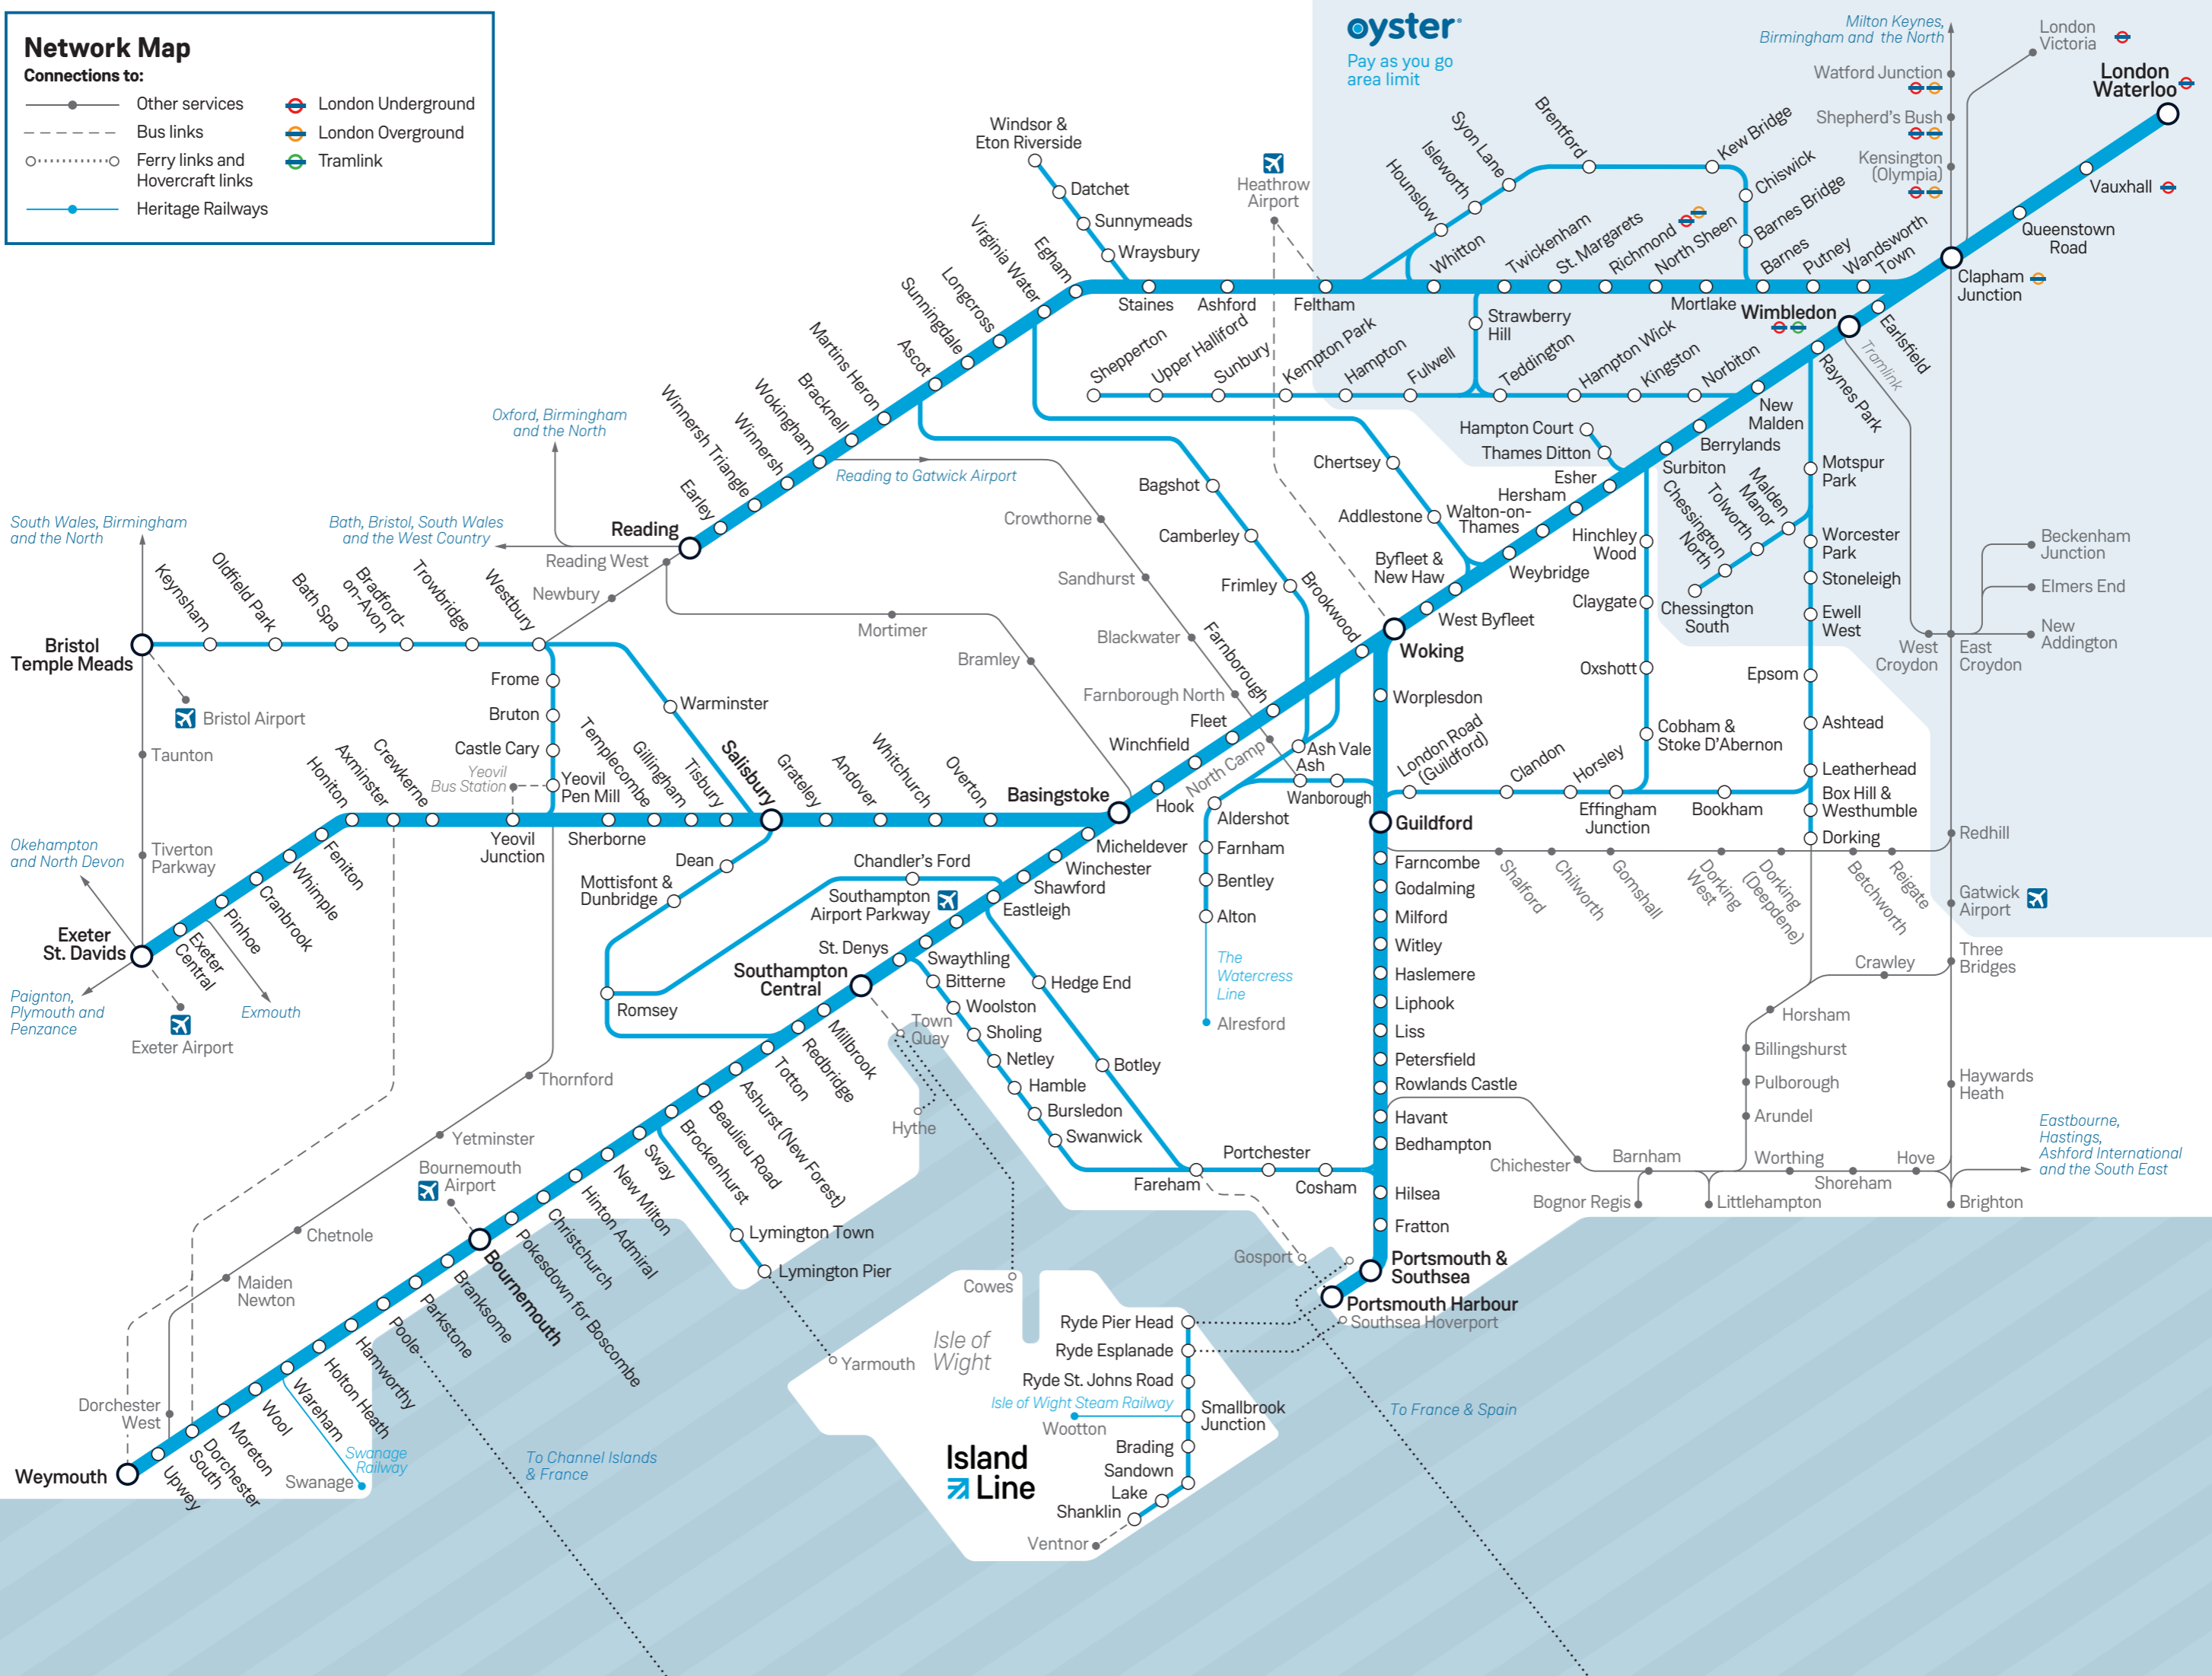

Network Map

Connections to:

- Other services
- Bus links
- Ferry links and Hovercraft links
- Heritage Railways
- London Underground
- London Overground
- Tramlink

Pay as you go
area limit

Isle of Wight
Line

Isle of Wight Steam Railway

To Channel Islands & France

To France & Spain

South Wales, Birmingham and the North

Bath, Bristol, South Wales and the West Country

Oxford, Birmingham and the North

Reading to Gatwick Airport

Okehampton and North Devon

Paignton, Plymouth and Penzance

Milton Keynes, Birmingham and the North

Eastbourne, Hastings, Ashford International and the South East